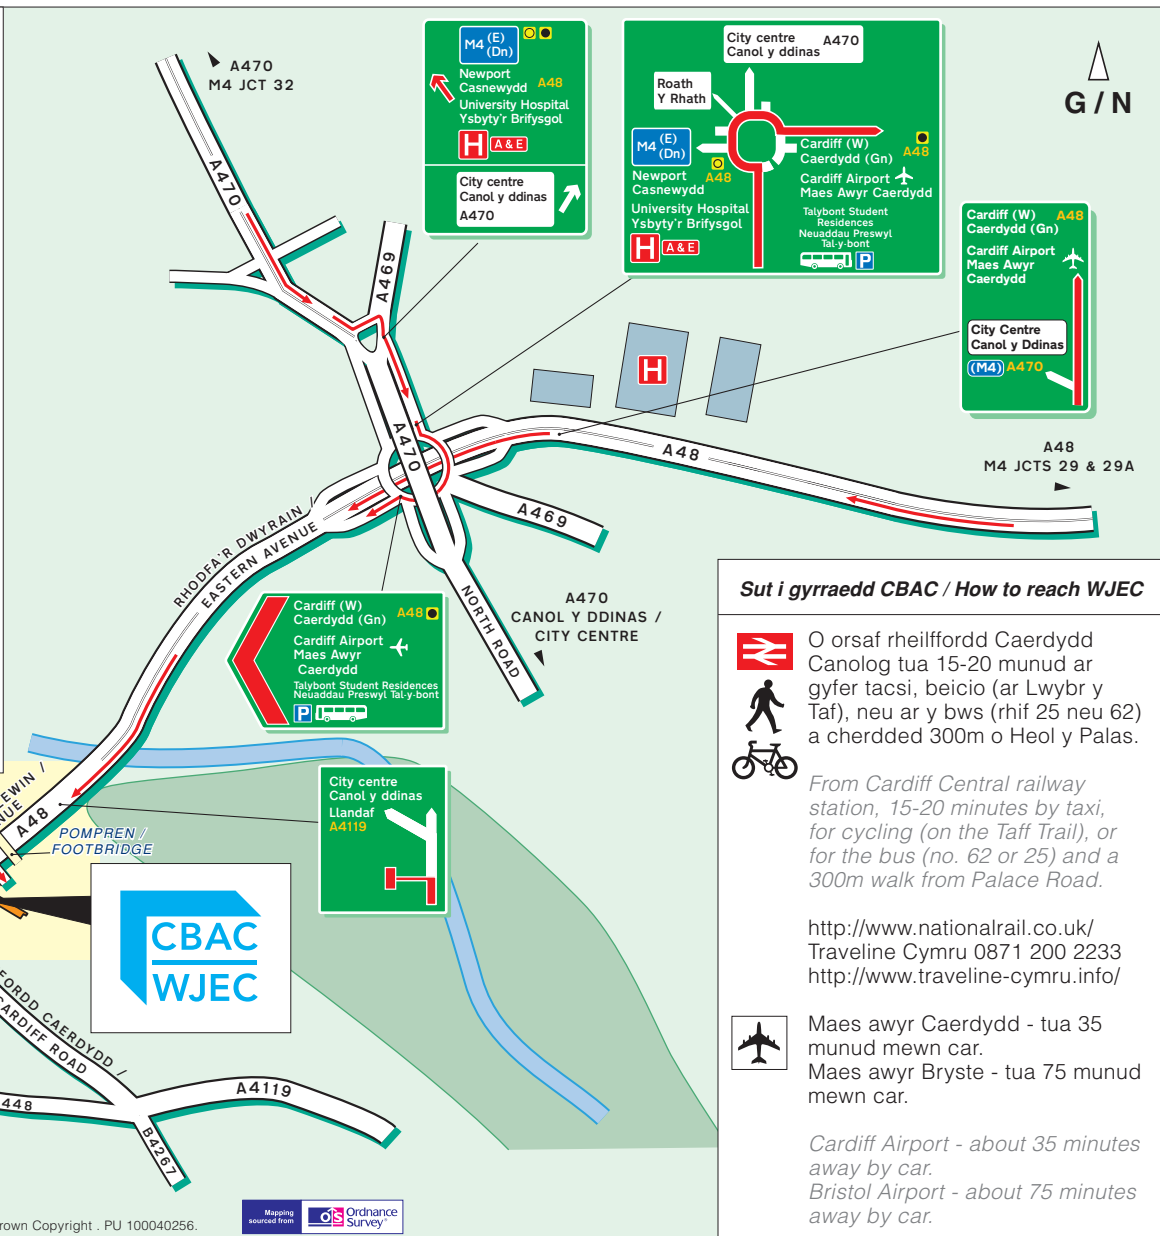

CBAC / WJEC

245, Rhodfa'r Gorllewin /
Western Avenue
Caerdydd /
Cardiff
CF5 2YX

029 2026 5000
www.cbac.co.uk
www.wjec.co.uk

Sut i gyrraedd CBAC / How to reach WJEC

O orsaf rheilffordd Caerdydd Canolog tua 15-20 munud ar gyfer tacsï, beicio (ar Lwybr y Taf), neu ar y bws (rhif 25 neu 62) a cherdded 300m o Heol y Palas.

From Cardiff Central railway station, 15-20 minutes by taxi, for cycling (on the Taff Trail), or for the bus (no. 62 or 25) and a 300m walk from Palace Road.

<http://www.nationalrail.co.uk/>
[Traveline Cymru 0871 200 2233](http://www.traveline-cymru.info/)
<http://www.traveline-cymru.info/>

Maes awyr Caerdydd - tua 35 munud mewn car.
 Maes awyr Bryste - tua 75 munud mewn car.

*Cardiff Airport - about 35 minutes away by car.
 Bristol Airport - about 75 minutes away by car.*

© Give Way 2009 Tel: 0800 019 0027. © Crown Copyright . PU 100040256.